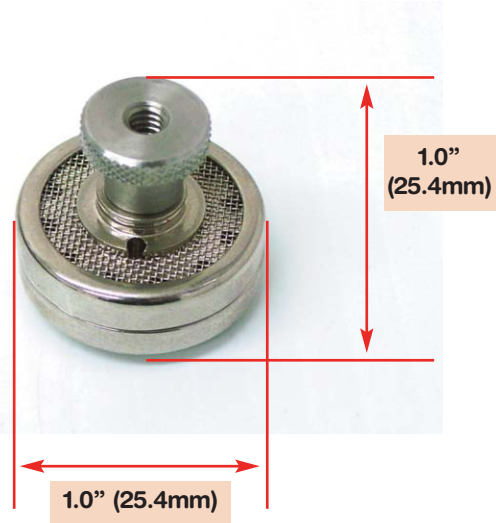

# # 8761 Grid Holder for 12 Grids

Mesh Type: SS316 40x40  
Opening Size = 0.3mm

### Top View

Total = 12 Grids Compartment