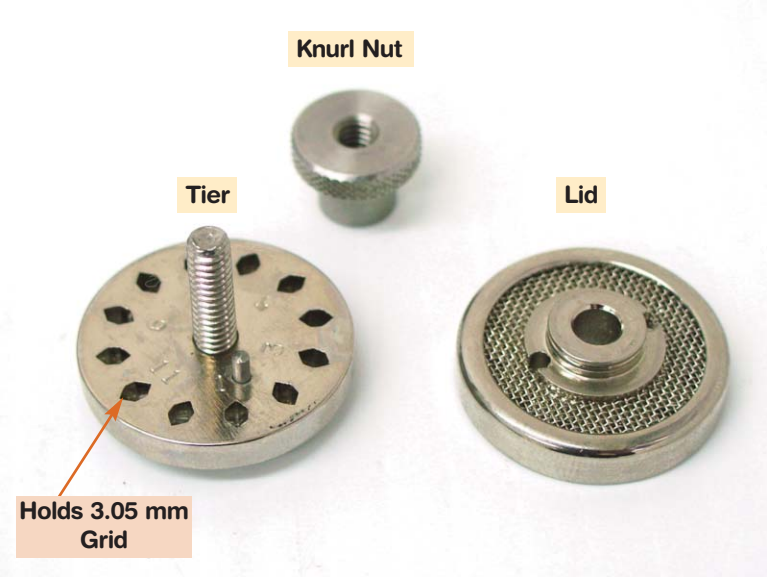

# # 8761 Grid Holder for 12 Grids

Mesh Type: SS316 40x40  
Opening Size = 0.3mm

### Top View

Total = 12 Grids Compartment