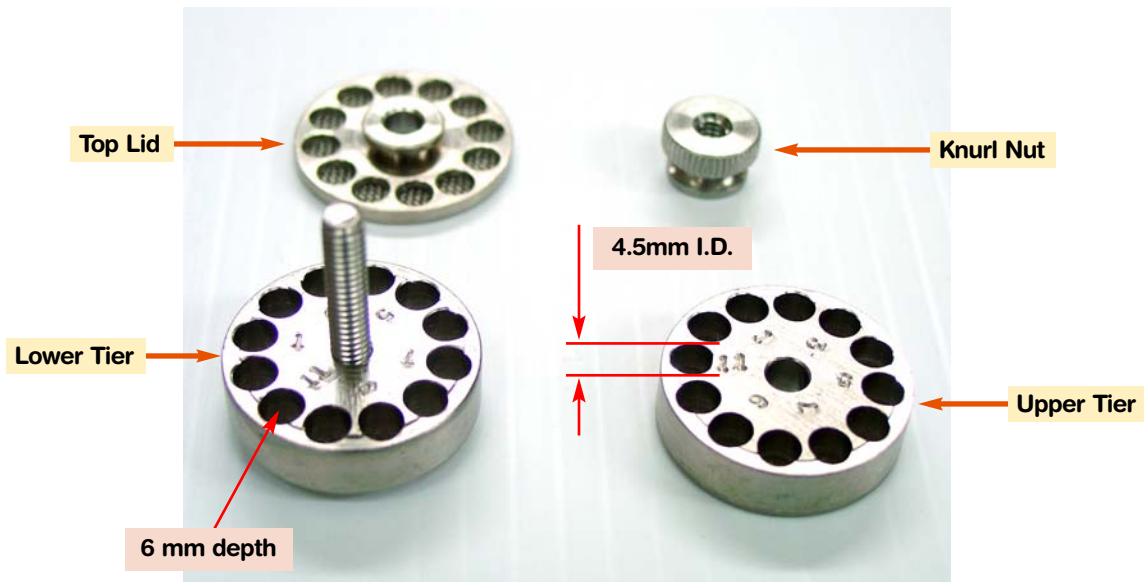

# # 8763 Sample Holder for 24 Samples

Mesh Type: SS316 40x40  
Opening Size = 0.3mm

**Top View**

Total = 24 Sample Compartment