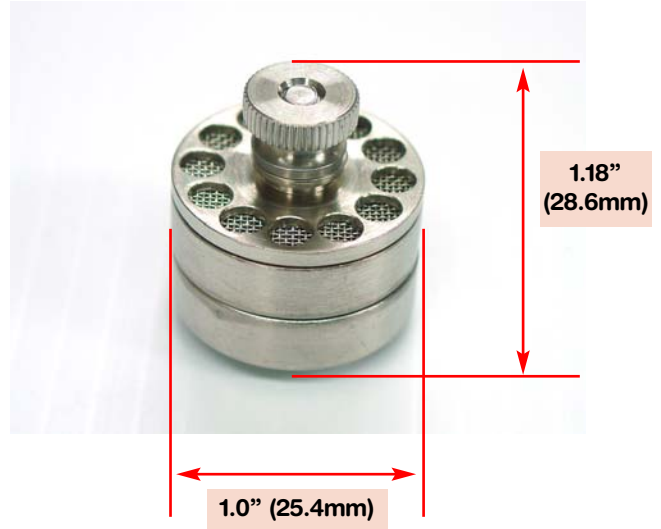

# # 8763 Sample Holder for 24 Samples

Mesh Type: SS316 40x40  
Opening Size = 0.3mm

**Top View**

Total = 24 Sample Compartment