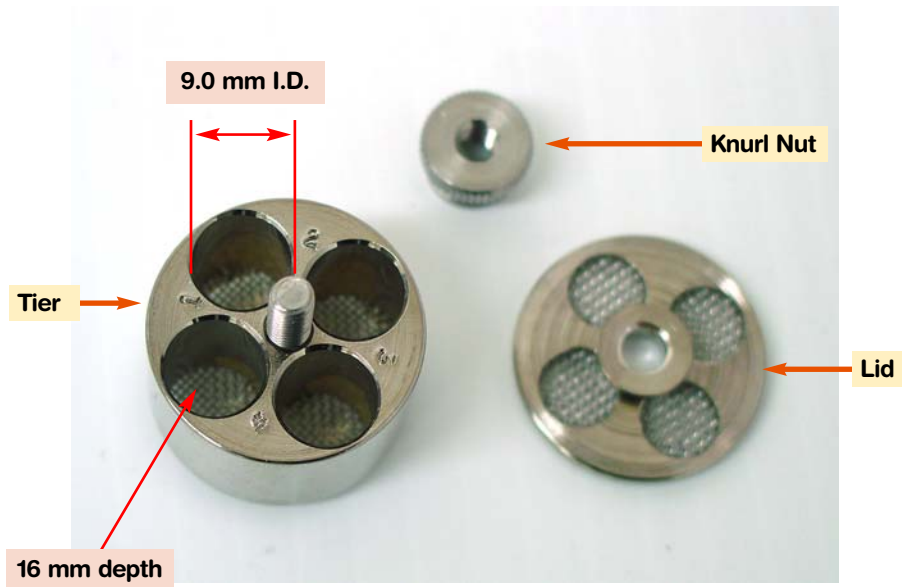

8764 Sample Holder for 4 Samples

Mesh Type: SS316 40x40
Opening Size = 0.3mm

Top View

Total = 4 Sample Compartment