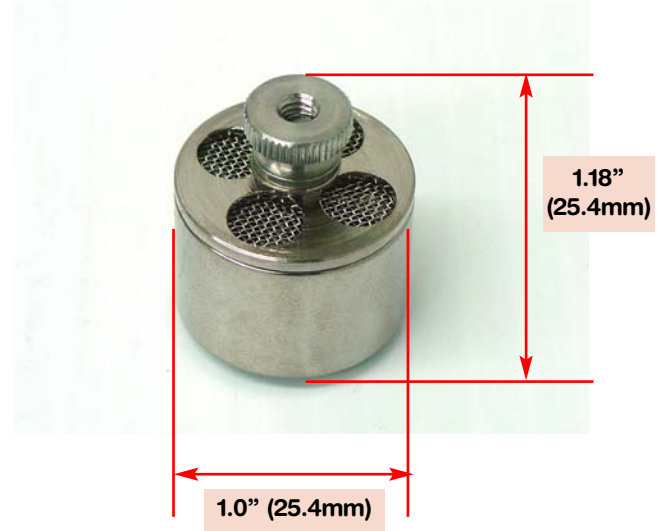

8764 Sample Holder for 4 Samples

Mesh Type: SS316 40x40
Opening Size = 0.3mm

Top View

Total = 4 Sample Compartment