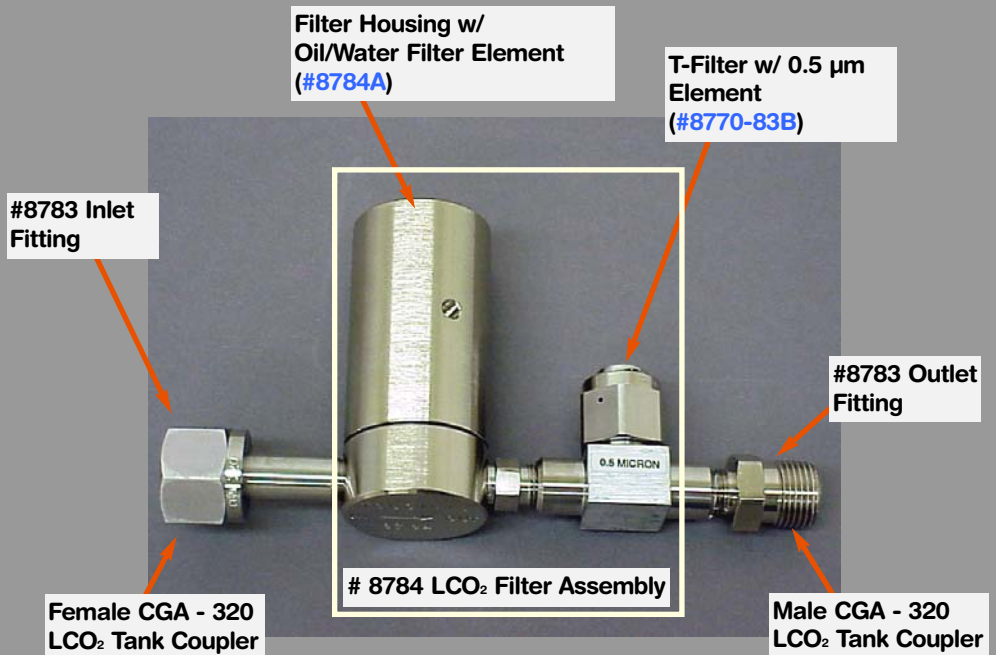

LCO₂ Filter Assembly (#8784) & LCO₂ Filter Adaptor Kit (#8783)

8783 LCO₂ Filter Adaptor Kit

NOTE:

Remember to always use a proper Gasket to make a good face seal with all CGA-320 couplers

Gasket (Teflon or Nylon)

8784 LCO₂ Filter Assembly with 8783 Filter Adaptor Kit Attached