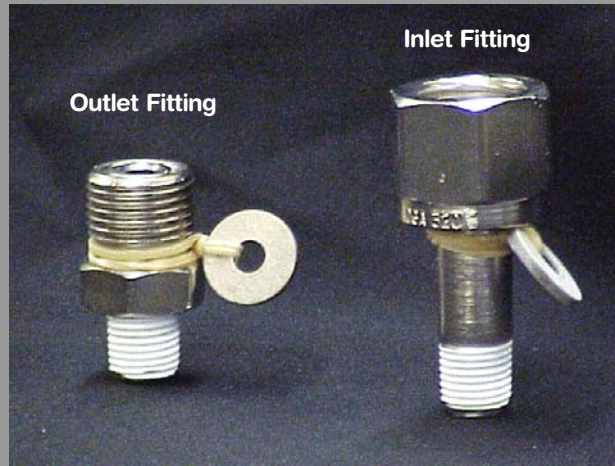

LCO₂ Filter Assembly (#8784) & LCO₂ Filter Adaptor Kit (#8783)

8783 LCO₂ Filter Adaptor Kit

NOTE:

Remember to always use a proper Gasket to make a good face seal with all CGA-320 couplers

Gasket (Teflon or Nylon)

8784 LCO₂ Filter Assembly with 8783 Filter Adaptor Kit Attached